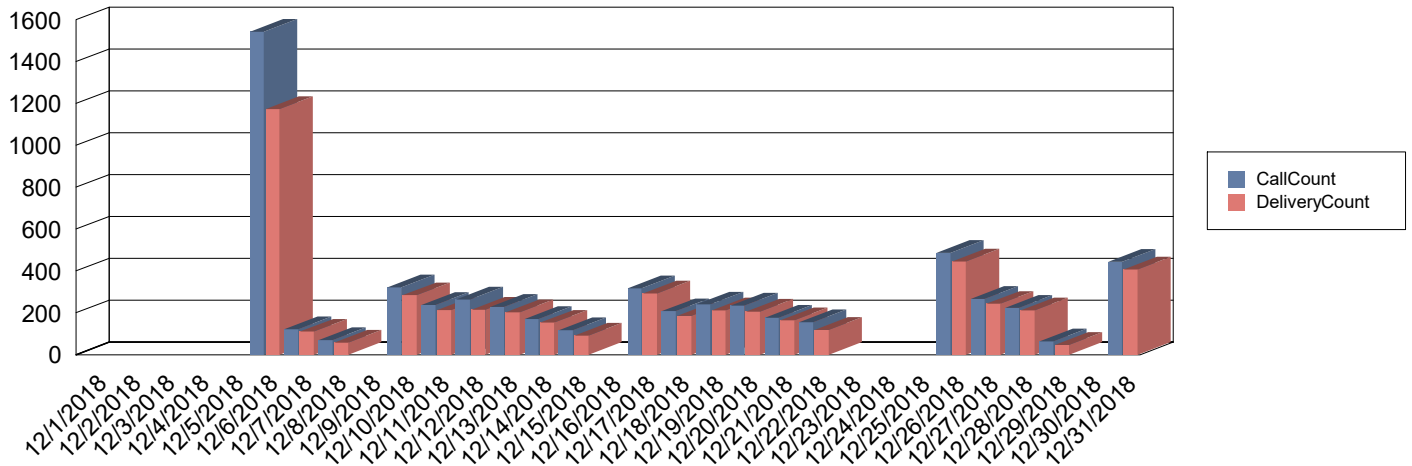

Month To Date MESSAGE Report

Generated on: 1/4/2019

Date range: 12/1/2018 - 12/31/2018

MESSAGE calls and deliveries over the past month

Date	Patrons	Rejected Records	Total Attempts	Total Deliveries
12/1/2018				
12/2/2018				
12/3/2018				
12/4/2018				
12/5/2018				
12/6/2018	8365		1543	1173
12/7/2018	116		121	110
12/8/2018	65	10	70	58
12/9/2018				
12/10/2018	301		322	284
12/11/2018	223		237	213
12/12/2018	232		264	215
12/13/2018	213		228	202
12/14/2018	158		170	153
12/15/2018	98		117	91
12/16/2018				
12/17/2018	300		317	293
12/18/2018	195		208	186
12/19/2018	222		240	212
12/20/2018	215		235	206
12/21/2018	168		176	164
12/22/2018	128		155	118
12/23/2018				
12/24/2018				
12/25/2018				
12/26/2018	453		486	445
12/27/2018	250		266	243
12/28/2018	217		224	212
12/29/2018	49		64	47
12/30/2018				
12/31/2018	419		444	407

Date	Patrons	Rejected Records	Total Attempts	Total Deliveries
Grand Total:	12387	10	5887	5032