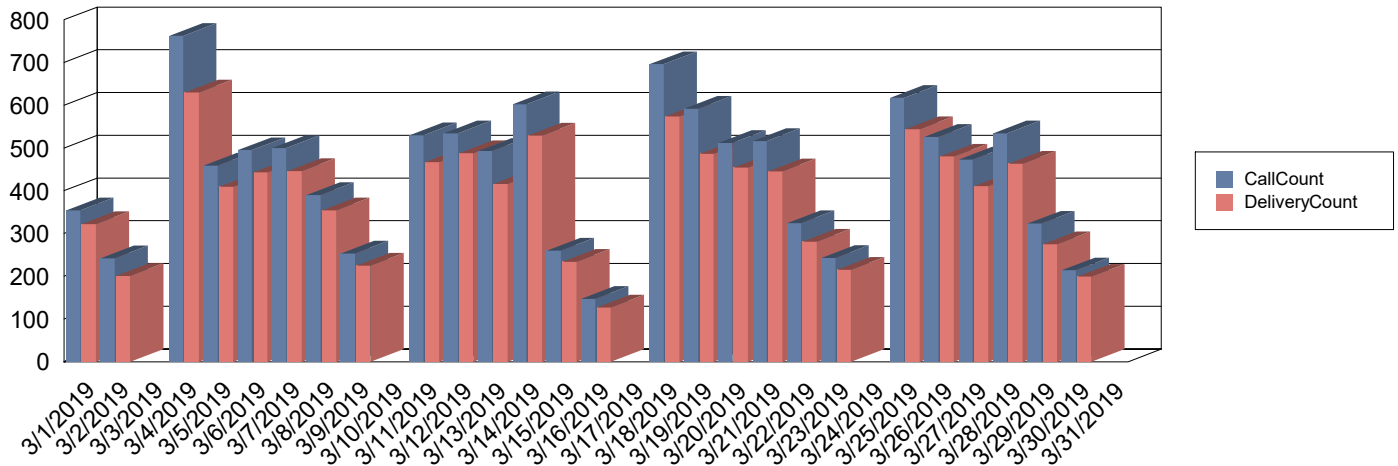

# Month To Date MESSAGE Report

Generated on: 4/1/2019

Date range: 3/1/2019 - 3/31/2019

## MESSAGE calls and deliveries over the past month

Date	Patrons	Rejected Records	Total Attempts	Total Deliveries	Patron Logins on MESSAGE call
3/1/2019	329		354	322	
3/2/2019	201		242	201	
3/3/2019					
3/4/2019	646		762	630	
3/5/2019	421		459	409	
3/6/2019	456		495	443	
3/7/2019	452		500	446	
3/8/2019	366		390	354	
3/9/2019	236		253	225	
3/10/2019					
3/11/2019	491		530	467	
3/12/2019	509		534	488	
3/13/2019	451		493	416	
3/14/2019	558		602	529	
3/15/2019	244		260	234	
3/16/2019	135		147	127	
3/17/2019					
3/18/2019	592		696	574	
3/19/2019	496		592	486	
3/20/2019	480	18	512	454	
3/21/2019	470		516	445	
3/22/2019	298		324	281	
3/23/2019	222		243	215	
3/24/2019					
3/25/2019	567		617	544	
3/26/2019	499		526	480	
3/27/2019	435		473	411	
3/28/2019	489		534	463	
3/29/2019	296		323	275	
3/30/2019	205		214	199	
3/31/2019					

Date	Patrons	Rejected Records	Total Attempts	Total Deliveries	Patron Logins on MESSAGE call
<b>Grand Total:</b>	<b>10544</b>	<b>18</b>	<b>11591</b>	<b>10118</b>	