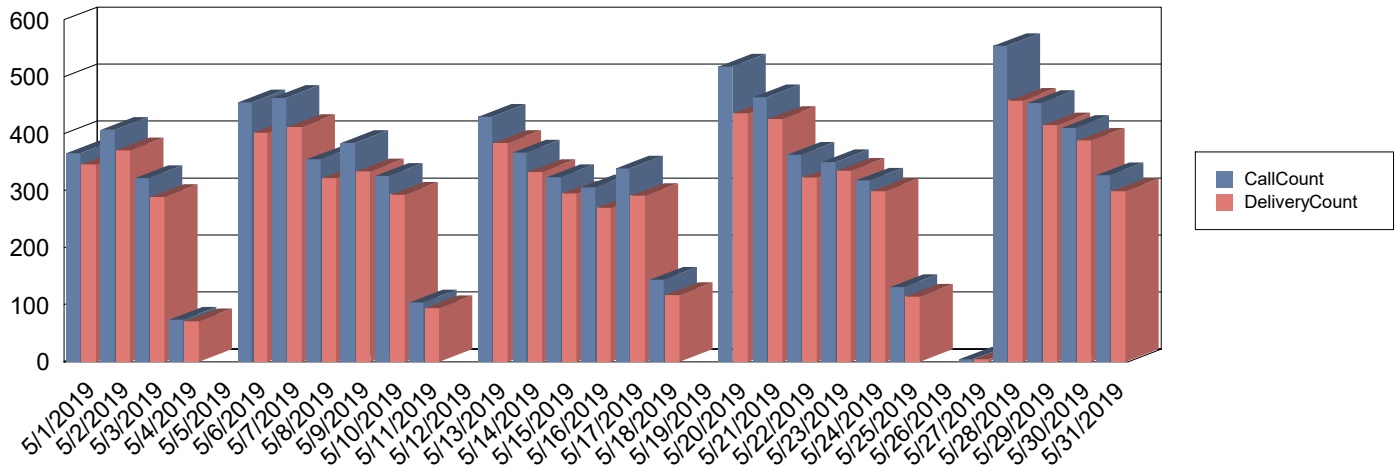

Month To Date MESSAGE Report

Generated on: 6/3/2019

Date range: 5/1/2019 - 5/31/2019

MESSAGE calls and deliveries over the past month

Date	Patrons	Rejected Records	Total Attempts	Total Deliveries	Patron Logins on MESSAGE call
5/1/2019	353		366	346	
5/2/2019	380		407	371	
5/3/2019	301		322	289	
5/4/2019	73		74	71	
5/5/2019					
5/6/2019	425		455	402	
5/7/2019	423	1	463	412	
5/8/2019	331		355	322	
5/9/2019	351		384	334	
5/10/2019	310		326	293	
5/11/2019	97		104	94	
5/12/2019					
5/13/2019	400		430	384	
5/14/2019	347		367	333	
5/15/2019	306		324	295	
5/16/2019	282		306	270	
5/17/2019	308		339	291	
5/18/2019	130		144	117	
5/19/2019					
5/20/2019	458		518	436	
5/21/2019	431		464	426	
5/22/2019	337		363	323	
5/23/2019	339		350	335	
5/24/2019	304		318	299	
5/25/2019	118		131	114	
5/26/2019					
5/27/2019	4		4	4	
5/28/2019	472		554	458	
5/29/2019	423		454	415	
5/30/2019	394		410	388	
5/31/2019	302		327	299	

Date	Patrons	Rejected Records	Total Attempts	Total Deliveries	Patron Logins on MESSAGE call
Grand Total:	8399	1	9059	8121	