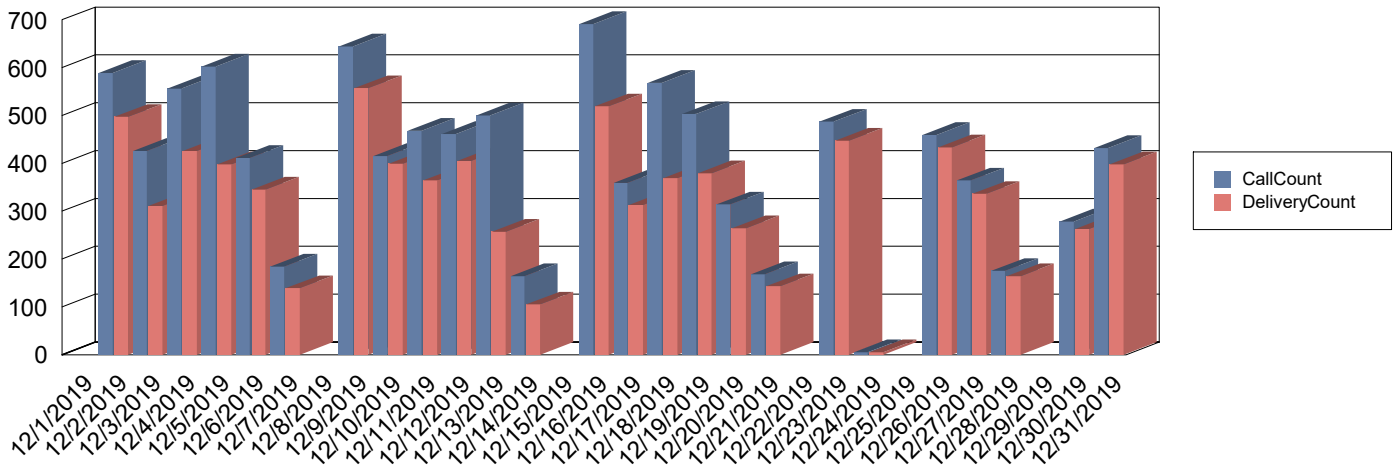

Month To Date MESSAGE Report

Generated on: 1/6/2020

Date range: 12/1/2019 - 12/31/2019

MESSAGE calls and deliveries over the past month

Date	Patrons	Rejected Records	Total Attempts	Total Deliveries	Patron Logins on MESSAGE call
12/1/2019					
12/2/2019	510		589	497	
12/3/2019	325		426	311	
12/4/2019	444		556	426	
12/5/2019	426		602	398	
12/6/2019	349		411	345	
12/7/2019	142		184	139	
12/8/2019					
12/9/2019	566		644	557	
12/10/2019	403		415	399	
12/11/2019	372		468	364	
12/12/2019	411		461	405	
12/13/2019	289		500	257	
12/14/2019	115		164	105	
12/15/2019					
12/16/2019	551		691	519	
12/17/2019	319		359	313	
12/18/2019	386		568	369	
12/19/2019	387		503	379	
12/20/2019	269		314	264	
12/21/2019	146		168	143	
12/22/2019					
12/23/2019	460		487	447	
12/24/2019	5		5	5	
12/25/2019					
12/26/2019	439		459	433	
12/27/2019	347		364	336	
12/28/2019	168		175	164	
12/29/2019					
12/30/2019	266		278	263	
12/31/2019	405		432	398	

Date	Patrons	Rejected Records	Total Attempts	Total Deliveries	Patron Logins on MESSAGE call
Grand Total:	8500		10223	8236	