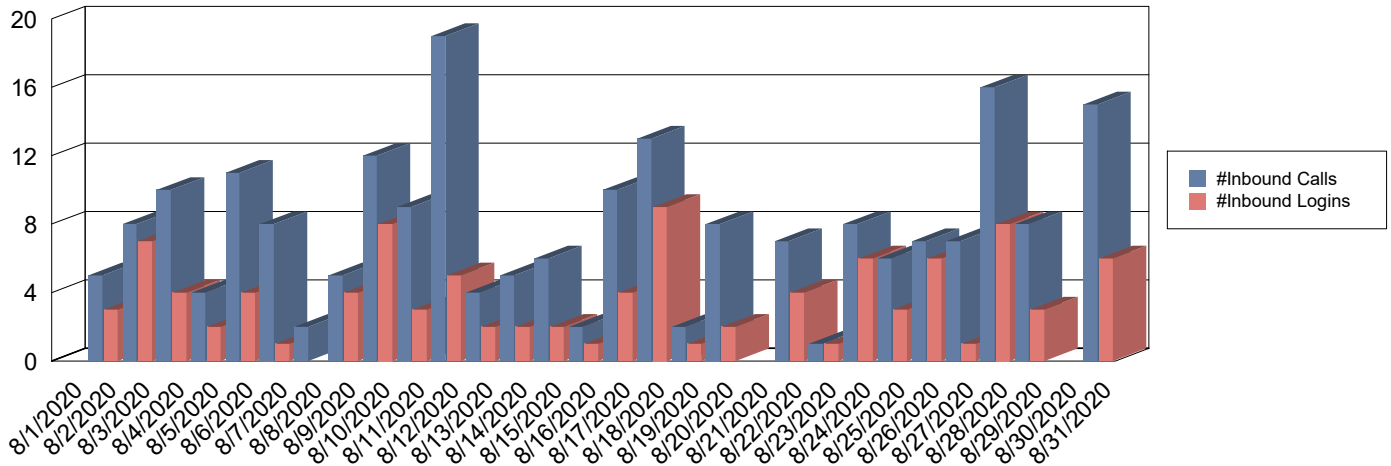

Month To Date CONNECT Report

Generated on: 9/1/2020

Date range: 8/1/2020 - 8/31/2020

CONNECT calls and logins over the past month

Date	CONNECT Calls	Logins	List Loans	List Ready Reserves	List Unavailable Reserves	Renew Item Requests	Renew All Requests	Cancel Reserve Requests
8/1/2020								
8/2/2020	5	3	4			1		
8/3/2020	8	7	11	1		6	4	
8/4/2020	10	4	6	1		2	1	
8/5/2020	4	2		1				
8/6/2020	11	4	3	2	1	3	1	
8/7/2020	8	1	1				1	
8/8/2020	2							
8/9/2020	5	4	10			5	2	
8/10/2020	12	8	11	1		4	5	
8/11/2020	9	3	2	1		1	1	
8/12/2020	19	5	7			6	4	
8/13/2020	4	2	1			1		
8/14/2020	5	2	3			2		
8/15/2020	6	2	2	1		1	1	
8/16/2020	2	1	1					
8/17/2020	10	4	6		1		2	
8/18/2020	13	9	10			3	7	
8/19/2020	2	1	2					
8/20/2020	8	2	2			1		
8/21/2020								
8/22/2020	7	4	4			1	9	
8/23/2020	1	1	1				1	
8/24/2020	8	6	11	1	1	4	3	
8/25/2020	6	3	4			4	2	
8/26/2020	7	6	6			4	1	
8/27/2020	7	1	1				2	
8/28/2020	16	8	8			6	2	
8/29/2020	8	3	2			1	2	
8/30/2020								
8/31/2020	15	6	6	1		5	1	

Date	CONNECT Calls	Logins	List Loans	List Ready Reserves	List Unavailable Reserves	Renew Item Requests	Renew All Requests	Cancel Reserve Requests
Grand Total:	218	102	125	10	3	61	52	