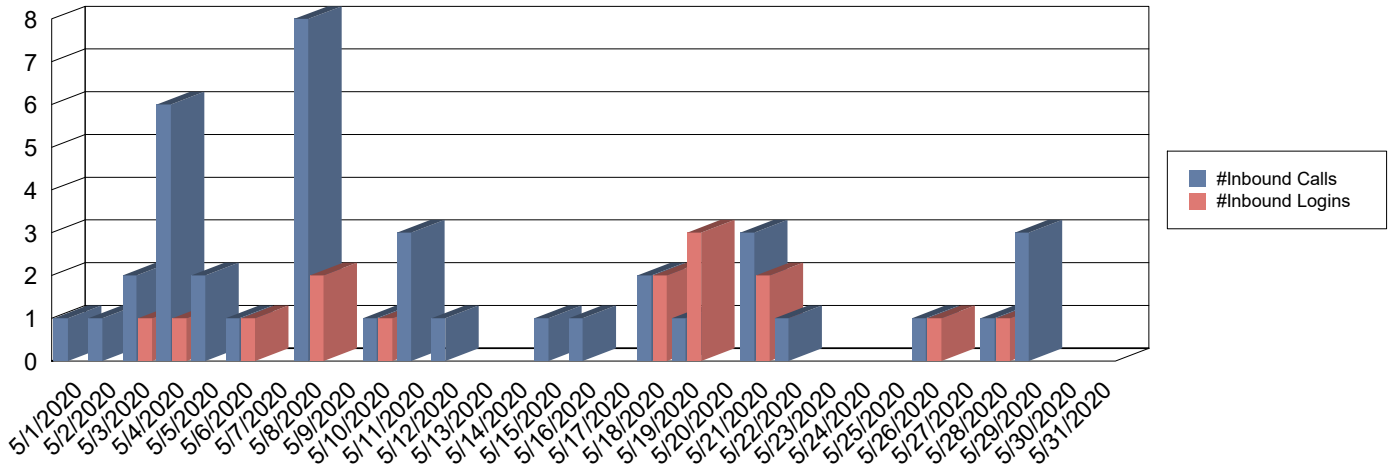

Month To Date CONNECT Report

Generated on: 6/5/2020

Date range: 5/1/2020 - 5/31/2020

CONNECT calls and logins over the past month

Date	CONNECT Calls	Logins	List Loans	List Ready Reserves	List Unavailable Reserves	Renew Item Requests	Renew All Requests	Cancel Reserve Requests
5/1/2020	1							
5/2/2020	1							
5/3/2020	2	1	2		1			
5/4/2020	6	1						
5/5/2020	2							
5/6/2020	1	1	2					
5/7/2020								
5/8/2020	8	2	1			1		
5/9/2020								
5/10/2020	1	1	2				1	
5/11/2020	3							
5/12/2020	1							
5/13/2020								
5/14/2020								
5/15/2020	1							
5/16/2020	1							
5/17/2020								
5/18/2020	2	2	4	1	1			
5/19/2020	1	3						
5/20/2020								
5/21/2020	3	2	1				3	
5/22/2020	1							
5/23/2020								
5/24/2020								
5/25/2020								
5/26/2020	1	1						
5/27/2020								
5/28/2020	1	1	2	1				
5/29/2020	3							
5/30/2020								
5/31/2020								

Date	CONNECT Calls	Logins	List Loans	List Ready Reserves	List Unavailable Reserves	Renew Item Requests	Renew All Requests	Cancel Reserve Requests
Grand Total:	40	15	14	2	2	1	4	