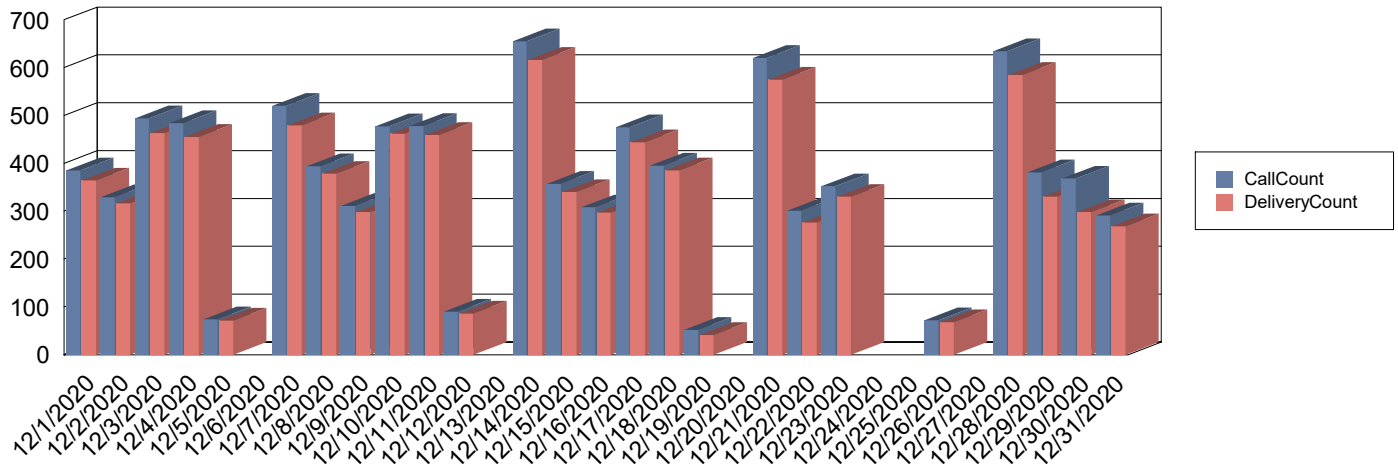

Month To Date MESSAGE Report

Generated on: 1/5/2021

Date range: 12/1/2020 - 12/31/2020

MESSAGE calls and deliveries over the past month

Date	Patrons	Rejected Records	Total Attempts	Total Deliveries	Patron Logins on MESSAGE call
12/1/2020	370		385	364	
12/2/2020	318		329	316	
12/3/2020	471		494	463	
12/4/2020	461		484	455	
12/5/2020	72		74	71	
12/6/2020					
12/7/2020	491		520	479	
12/8/2020	380		394	378	
12/9/2020	303		311	298	
12/10/2020	464		477	462	
12/11/2020	463		478	459	
12/12/2020	89		90	86	
12/13/2020					
12/14/2020	629		655	616	
12/15/2020	344		357	340	
12/16/2020	301		308	297	
12/17/2020	452		475	444	
12/18/2020	388		395	385	
12/19/2020	50		52	41	
12/20/2020					
12/21/2020	590		620	575	
12/22/2020	282		301	276	
12/23/2020	335		352	330	
12/24/2020					
12/25/2020					
12/26/2020	69		72	68	
12/27/2020					
12/28/2020	598		634	585	
12/29/2020	352		381	330	
12/30/2020	320		368	298	
12/31/2020	276		291	268	

Date	Patrons	Rejected Records	Total Attempts	Total Deliveries	Patron Logins on MESSAGE call
Grand Total:	8868		9297	8684	