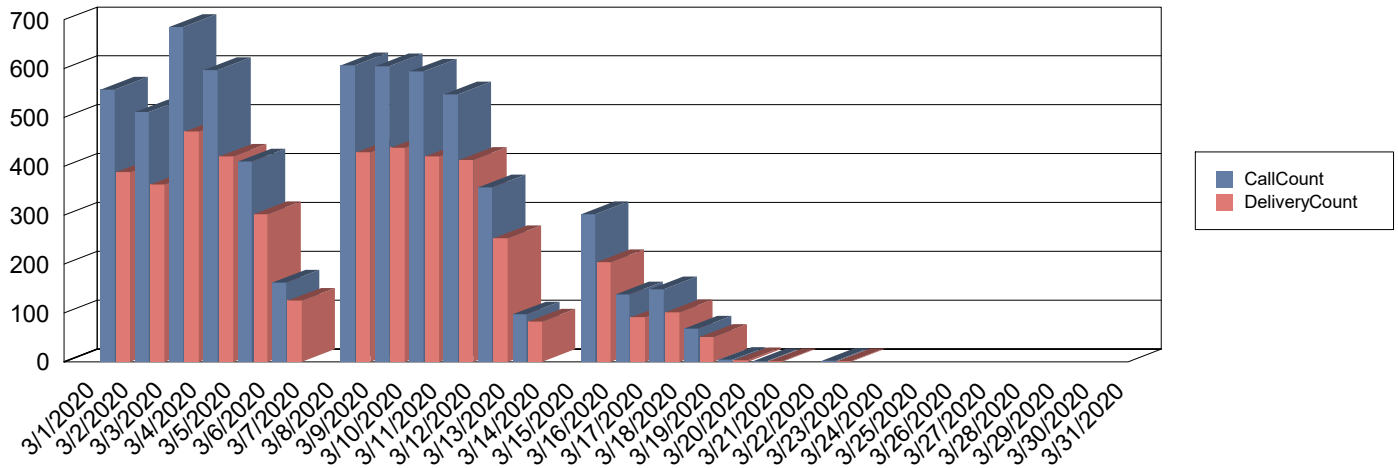

Month To Date MESSAGE Report

Generated on: 4/3/2020

Date range: 3/1/2020 - 3/31/2020

MESSAGE calls and deliveries over the past month

Date	Patrons	Rejected Records	Total Attempts	Total Deliveries	Patron Logins on MESSAGE call
3/1/2020					
3/2/2020	402		557	388	
3/3/2020	370		511	363	
3/4/2020	490		685	471	
3/5/2020	432		597	420	
3/6/2020	307		410	302	
3/7/2020	127		162	125	
3/8/2020					
3/9/2020	445		607	429	
3/10/2020	452		605	438	
3/11/2020	438		594	420	
3/12/2020	443		547	413	
3/13/2020	263		357	253	
3/14/2020	86		97	82	
3/15/2020					
3/16/2020	218		302	204	
3/17/2020	95		138	91	
3/18/2020	106		148	101	
3/19/2020	53		68	51	
3/20/2020	4		4	3	
3/21/2020	1		1	1	
3/22/2020					
3/23/2020	1		2	1	
3/24/2020					
3/25/2020					
3/26/2020					
3/27/2020					
3/28/2020					
3/29/2020					
3/30/2020					
3/31/2020					

Date	Patrons	Rejected Records	Total Attempts	Total Deliveries	Patron Logins on MESSAGE call
Grand Total:	4733		6392	4556	