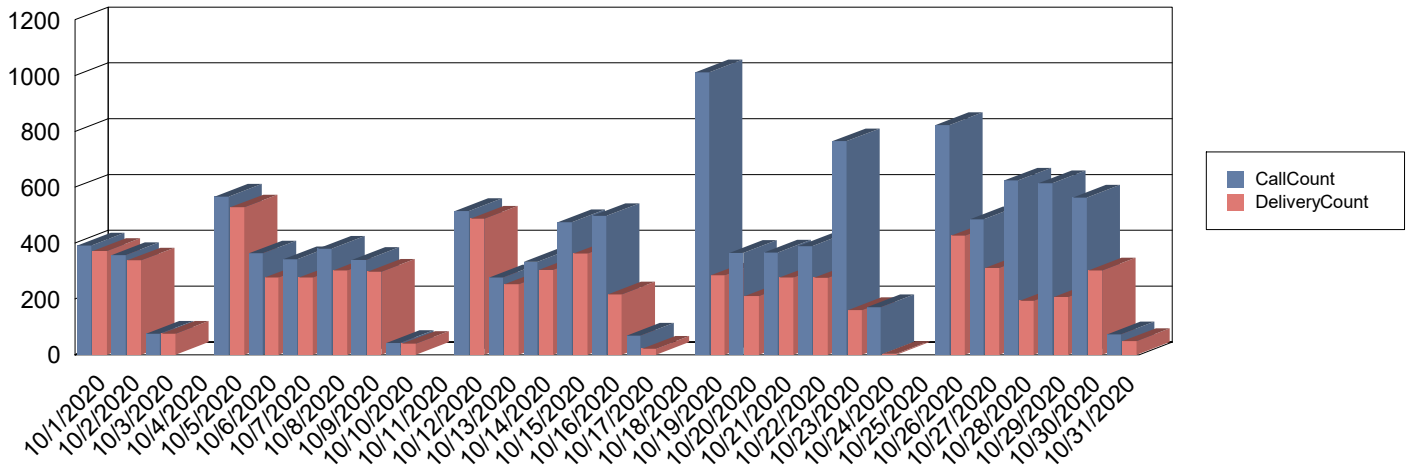

Month To Date MESSAGE Report

Generated on: 11/3/2020

Date range: 10/1/2020 - 10/31/2020

MESSAGE calls and deliveries over the past month

Date	Patrons	Rejected Records	Total Attempts	Total Deliveries	Patron Logins on MESSAGE call
10/1/2020	372		391	372	
10/2/2020	342		357	338	
10/3/2020	75		75	75	
10/4/2020					
10/5/2020	536		566	528	
10/6/2020	288		363	276	
10/7/2020	293		342	276	
10/8/2020	319		380	302	
10/9/2020	307		340	297	
10/10/2020	40		42	39	
10/11/2020					
10/12/2020	496		515	487	
10/13/2020	261		277	253	
10/14/2020	311		333	304	
10/15/2020	377		475	362	
10/16/2020	289		497	216	
10/17/2020	34		68	21	
10/18/2020					
10/19/2020	483		1012	284	
10/20/2020	234		365	210	
10/21/2020	289		366	276	
10/22/2020	303		389	275	
10/23/2020	330		765	160	
10/24/2020	60		170	3	
10/25/2020					
10/26/2020	478		823	426	
10/27/2020	330		485	311	
10/28/2020	285		624	193	
10/29/2020	286		614	207	
10/30/2020	353		563	302	
10/31/2020	54		73	49	

Date	Patrons	Rejected Records	Total Attempts	Total Deliveries	Patron Logins on MESSAGE call
Grand Total:	7825		11270	6842	