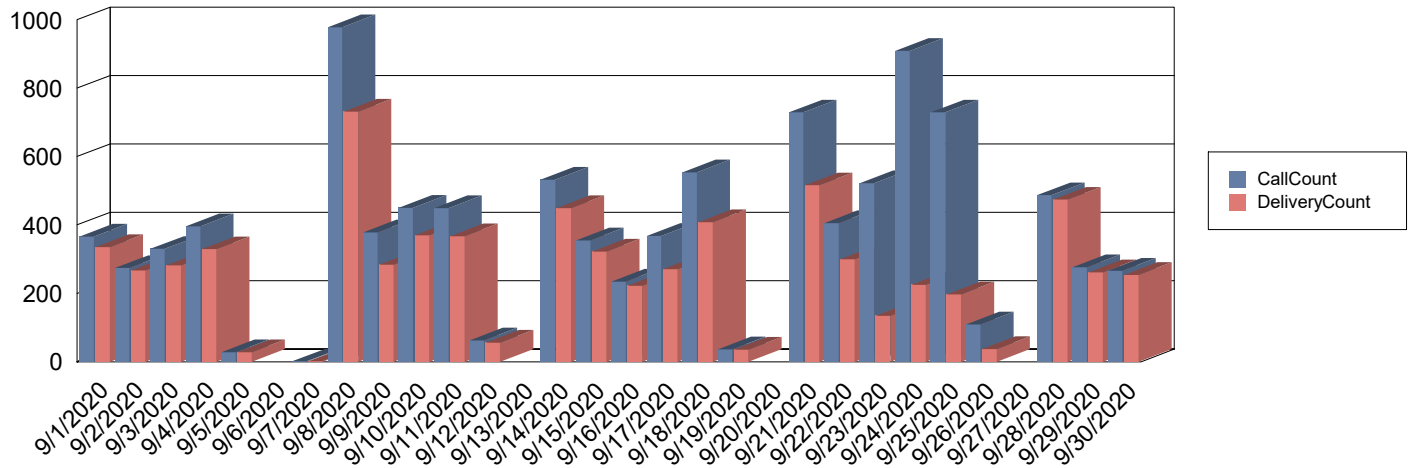

Month To Date MESSAGE Report

Generated on: 10/5/2020

Date range: 9/1/2020 - 9/30/2020

MESSAGE calls and deliveries over the past month

Date	Patrons	Rejected Records	Total Attempts	Total Deliveries	Patron Logins on MESSAGE call
9/1/2020	341		366	335	
9/2/2020	268		274	267	
9/3/2020	289		330	282	
9/4/2020	340		396	329	
9/5/2020	28		28	28	
9/6/2020					
9/7/2020	1		1	1	
9/8/2020	772		978	731	
9/9/2020	302		378	284	
9/10/2020	382		450	370	
9/11/2020	380		449	367	
9/12/2020	58		62	56	
9/13/2020					
9/14/2020	460		532	449	
9/15/2020	334		355	322	
9/16/2020	226		234	222	
9/17/2020	280		368	271	
9/18/2020	435		554	408	
9/19/2020	35		36	35	
9/20/2020					
9/21/2020	542		729	516	
9/22/2020	313		405	300	
9/23/2020	232		522	134	
9/24/2020	390		909	225	
9/25/2020	326		729	197	
9/26/2020	51		109	37	
9/27/2020					
9/28/2020	475		487	474	
9/29/2020	264		276	261	
9/30/2020	257		266	254	
Grand Total:	7781		10223	7155	