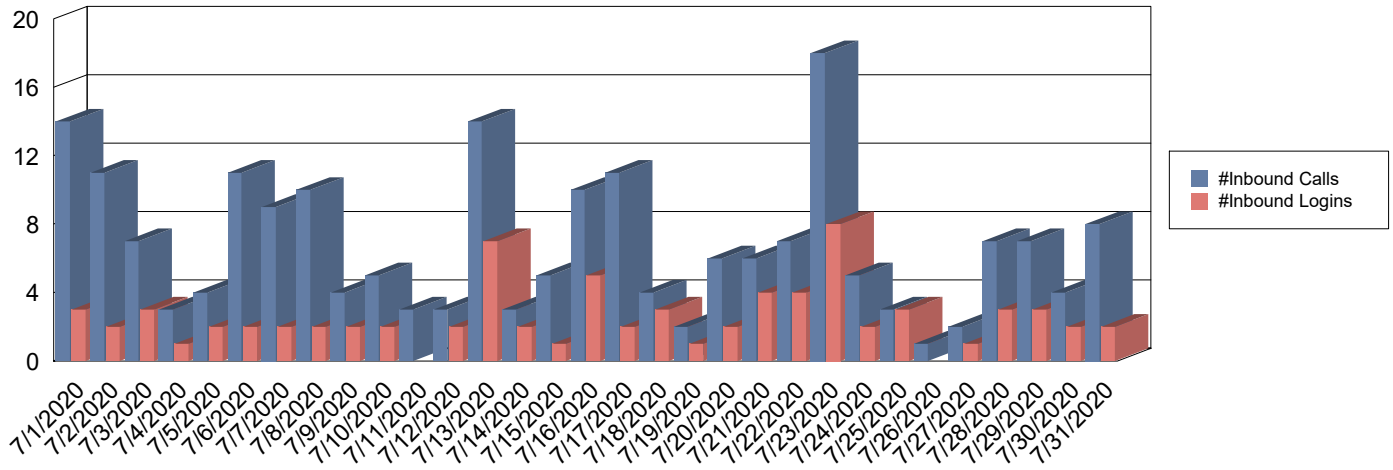

Month To Date CONNECT Report

Generated on: 8/4/2020

Date range: 7/1/2020 - 7/31/2020

CONNECT calls and logins over the past month

Date	CONNECT Calls	Logins	List Loans	List Ready Reserves	List Unavailable Reserves	Renew Item Requests	Renew All Requests	Cancel Reserve Requests
7/1/2020	14	3	2	1	1	3	2	
7/2/2020	11	2	1			1		
7/3/2020	7	3	5				1	
7/4/2020	3	1	1	1		2		
7/5/2020	4	2	3			1	1	
7/6/2020	11	2	7		1	1	2	
7/7/2020	9	2	3				3	
7/8/2020	10	2	4	1	1	3		
7/9/2020	4	2	1	1	1	1	1	
7/10/2020	5	2	4	1		1	1	
7/11/2020	3							
7/12/2020	3	2	1	1		1		
7/13/2020	14	7	5	1	1	1	2	
7/14/2020	3	2	2	1		1	2	
7/15/2020	5	1		1				
7/16/2020	10	5	7			1	1	
7/17/2020	11	2	1					
7/18/2020	4	3	1	1		1		
7/19/2020	2	1						
7/20/2020	6	2	7	1		2	1	
7/21/2020	6	4	3	1	1	1		
7/22/2020	7	4	3				2	
7/23/2020	18	8	6	1	1	2	2	
7/24/2020	5	2	4				1	
7/25/2020	3	3	3	1		2	2	
7/26/2020	1							
7/27/2020	2	1	8			3		
7/28/2020	7	3	2					
7/29/2020	7	3	1			1		
7/30/2020	4	2	1				1	
7/31/2020	8	2		1				

Date	CONNECT Calls	Logins	List Loans	List Ready Reserves	List Unavailable Reserves	Renew Item Requests	Renew All Requests	Cancel Reserve Requests
Grand Total:	207	78	86	15	7	29	25	