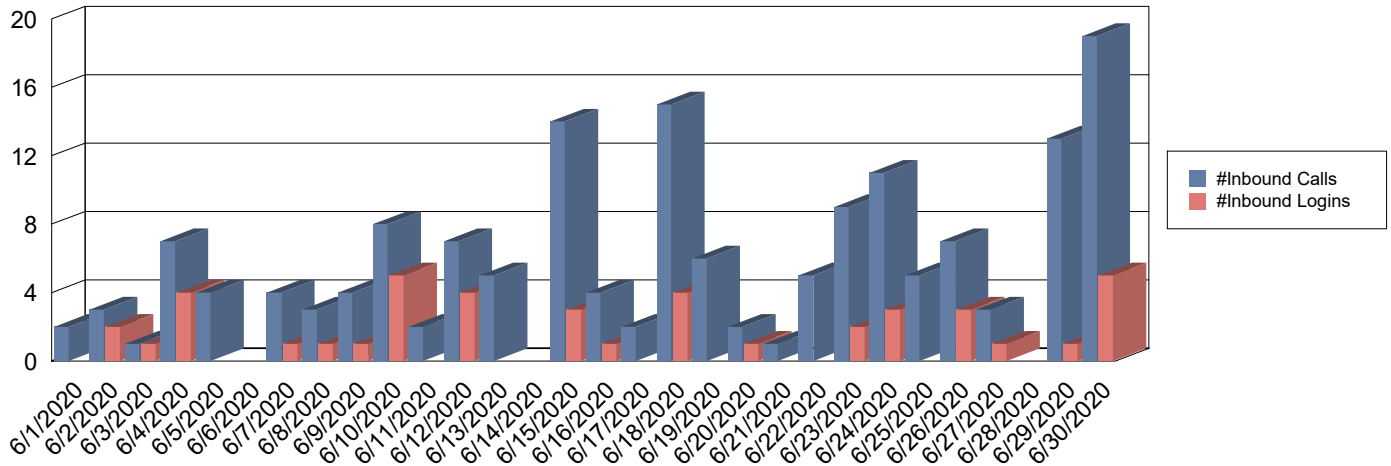

Month To Date CONNECT Report

Generated on: 7/2/2020

Date range: 6/1/2020 - 6/30/2020

CONNECT calls and logins over the past month

Date	CONNECT Calls	Logins	List Loans	List Ready Reserves	List Unavailable Reserves	Renew Item Requests	Renew All Requests	Cancel Reserve Requests
6/1/2020	2							
6/2/2020	3	2	4					
6/3/2020	1	1	1					
6/4/2020	7	4	4	1		4	2	
6/5/2020	4							
6/6/2020								
6/7/2020	4	1	1				1	
6/8/2020	3	1	2	1		1		
6/9/2020	4	1	3				1	
6/10/2020	8	5	4	2		1		
6/11/2020	2							
6/12/2020	7	4	1	1	1		1	
6/13/2020	5							
6/14/2020								
6/15/2020	14	3	3	1	1			
6/16/2020	4	1						
6/17/2020	2							
6/18/2020	15	4	2	1	1			
6/19/2020	6							
6/20/2020	2	1						
6/21/2020	1							
6/22/2020	5							
6/23/2020	9	2	1				1	
6/24/2020	11	3	3				2	
6/25/2020	5							
6/26/2020	7	3						
6/27/2020	3	1	2	1				
6/28/2020								
6/29/2020	13	1	1				1	
6/30/2020	19	5	5	1	1	1	2	
Grand Total:	166	43	37	9	4	7	11	