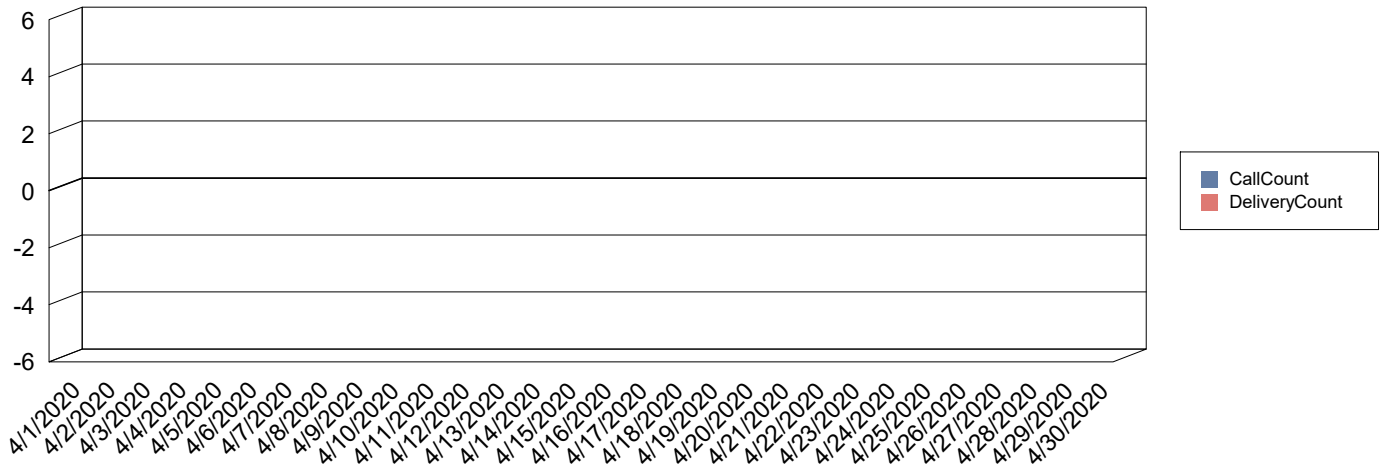

# Month To Date MESSAGE Report

Generated on: 5/7/2020

Date range: 4/1/2020 - 4/30/2020

## MESSAGE calls and deliveries over the past month

Date	Patrons	Rejected Records	Total Attempts	Total Deliveries	Patron Logins on MESSAGE call
4/1/2020					
4/2/2020					
4/3/2020					
4/4/2020					
4/5/2020					
4/6/2020					
4/7/2020					
4/8/2020					
4/9/2020					
4/10/2020					
4/11/2020					
4/12/2020					
4/13/2020					
4/14/2020					
4/15/2020					
4/16/2020					
4/17/2020					
4/18/2020					
4/19/2020					
4/20/2020					
4/21/2020					
4/22/2020					
4/23/2020					
4/24/2020					
4/25/2020					
4/26/2020					
4/27/2020					
4/28/2020					
4/29/2020					
4/30/2020					
<b>Grand Total:</b>					