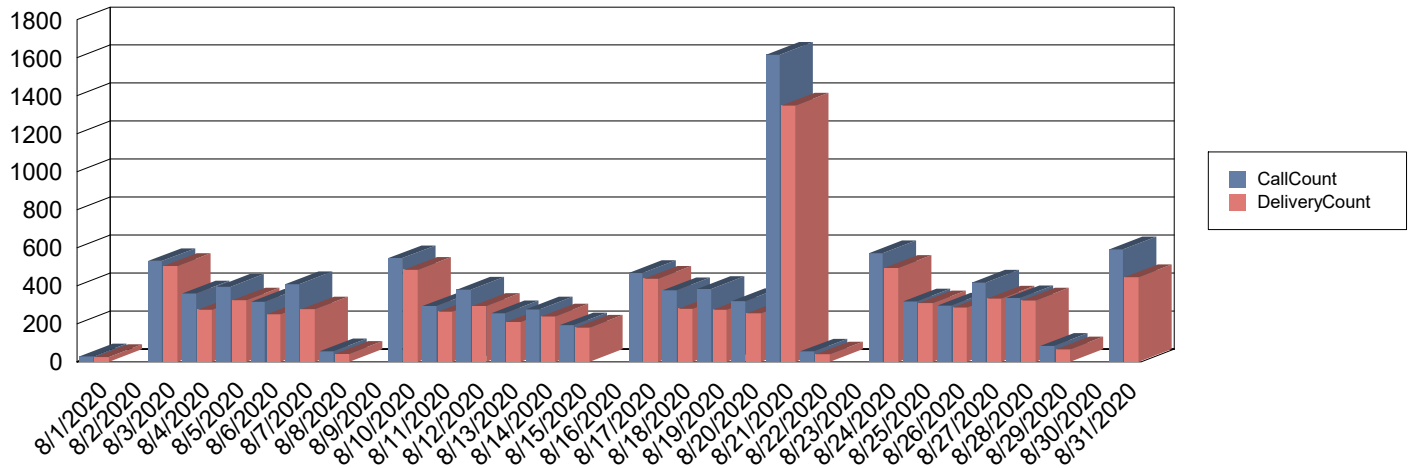

Month To Date MESSAGE Report

Generated on: 9/1/2020

Date range: 8/1/2020 - 8/31/2020

MESSAGE calls and deliveries over the past month

Date	Patrons	Rejected Records	Total Attempts	Total Deliveries	Patron Logins on MESSAGE call
8/1/2020	26		28	25	
8/2/2020					
8/3/2020	510	10	530	504	
8/4/2020	285		359	274	
8/5/2020	335		395	323	
8/6/2020	258		316	249	
8/7/2020	291		408	276	
8/8/2020	43		55	42	
8/9/2020					
8/10/2020	492		545	484	
8/11/2020	270		293	264	
8/12/2020	302		379	294	
8/13/2020	219		255	210	
8/14/2020	243		275	238	
8/15/2020	180		192	179	
8/16/2020					
8/17/2020	442		467	437	
8/18/2020	286		376	278	
8/19/2020	288		383	273	
8/20/2020	266		319	255	
8/21/2020	1402		1616	1348	
8/22/2020	41		54	39	
8/23/2020					
8/24/2020	506		571	494	
8/25/2020	309		318	308	
8/26/2020	286		295	286	
8/27/2020	346		416	333	
8/28/2020	325		335	322	
8/29/2020	72		83	65	
8/30/2020					
8/31/2020	459		592	445	

Date	Patrons	Rejected Records	Total Attempts	Total Deliveries	Patron Logins on MESSAGE call
Grand Total:	8482	10	9855	8245	