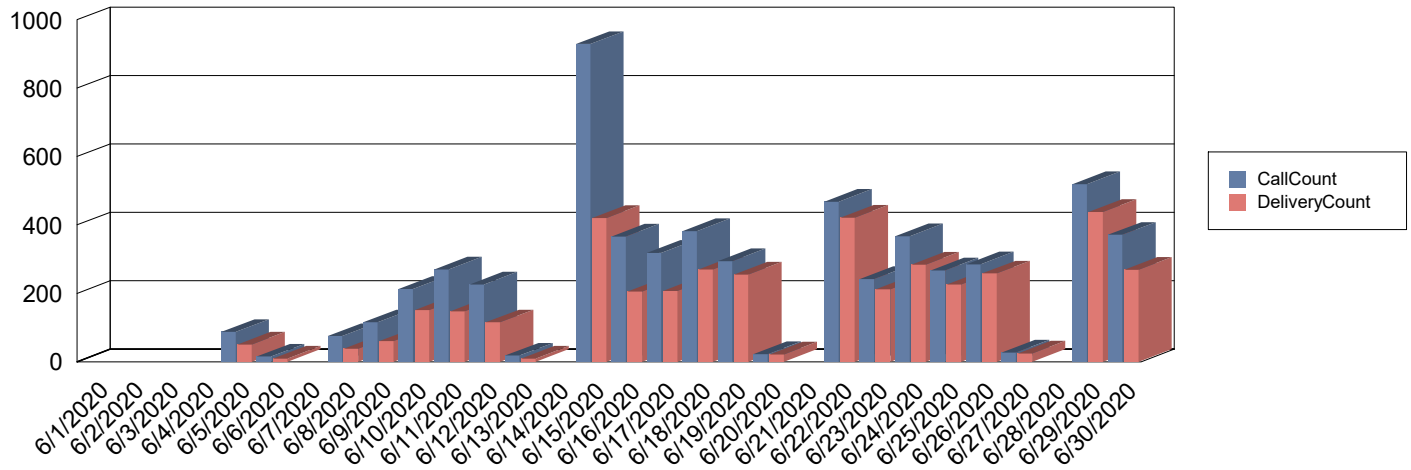

Month To Date MESSAGE Report

Generated on: 7/2/2020

Date range: 6/1/2020 - 6/30/2020

MESSAGE calls and deliveries over the past month

Date	Patrons	Rejected Records	Total Attempts	Total Deliveries	Patron Logins on MESSAGE call
6/1/2020					
6/2/2020					
6/3/2020					
6/4/2020					
6/5/2020	56		87	50	
6/6/2020	10		15	9	
6/7/2020					
6/8/2020	45		75	38	
6/9/2020	72		115	60	
6/10/2020	161		213	151	
6/11/2020	171		270	147	
6/12/2020	137		226	115	
6/13/2020	11		18	9	
6/14/2020					
6/15/2020	524		929	420	
6/16/2020	220		366	205	
6/17/2020	216		318	207	
6/18/2020	295		382	270	
6/19/2020	265		294	255	
6/20/2020	21		22	21	
6/21/2020					
6/22/2020	432		468	421	
6/23/2020	220		242	212	
6/24/2020	296		367	284	
6/25/2020	229		267	226	
6/26/2020	262		285	258	
6/27/2020	24		27	24	
6/28/2020					
6/29/2020	447		519	438	
6/30/2020	287		371	269	
Grand Total:	4401		5876	4089	