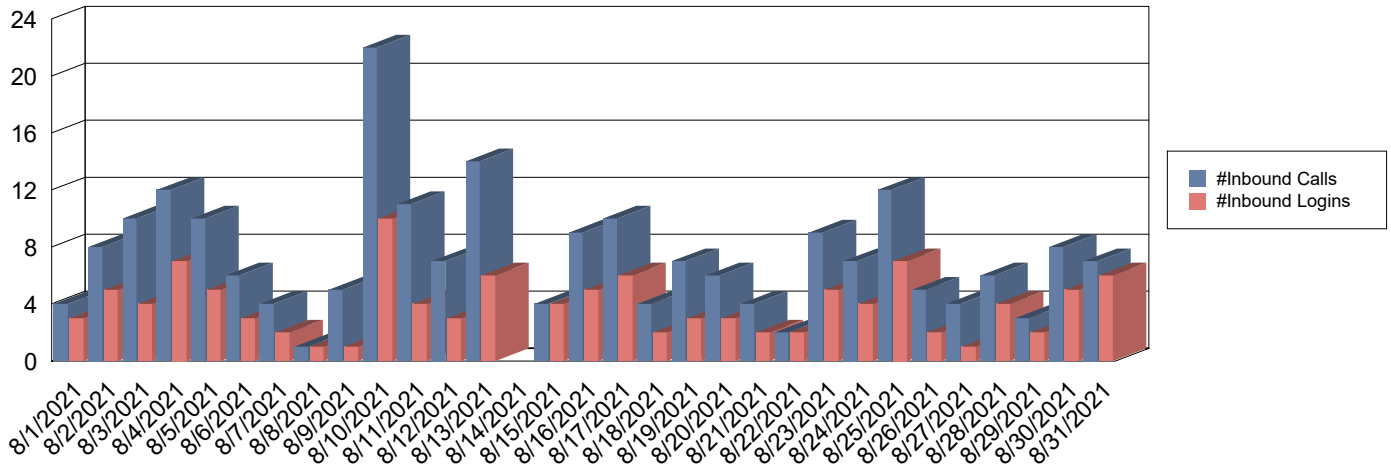

Month To Date CONNECT Report

Generated on: 9/3/2021

Date range: 8/1/2021 - 8/31/2021

CONNECT calls and logins over the past month

Date	CONNECT Calls	Logins	List Loans	List Ready Reserves	List Unavailable Reserves	Renew Item Requests	Renew All Requests	Cancel Reserve Requests
8/1/2021	4	3	1				1	
8/2/2021	8	5	5			5	1	
8/3/2021	10	4	4	3	1	1		
8/4/2021	12	7	8	1		2	4	
8/5/2021	10	5	6			4	1	
8/6/2021	6	3	3	1		1	3	
8/7/2021	4	2	1				1	
8/8/2021	1	1		1				
8/9/2021	5	1						
8/10/2021	22	10	11		1	5	3	
8/11/2021	11	4	7			3	1	
8/12/2021	7	3	4			2		
8/13/2021	14	6	4	1		4	2	
8/14/2021								
8/15/2021	4	4	3	1		1	1	
8/16/2021	9	5	6	1		3	2	
8/17/2021	10	6	6			4	1	
8/18/2021	4	2	2				2	
8/19/2021	7	3	2		1			
8/20/2021	6	3	1	1		1		
8/21/2021	4	2	2					
8/22/2021	2	2	2			1		
8/23/2021	9	5	6			4	5	
8/24/2021	7	4	5				1	
8/25/2021	12	7	6	2		3		
8/26/2021	5	2	2	1		1	1	
8/27/2021	4	1	1				1	
8/28/2021	6	4	5			2	2	
8/29/2021	3	2	2	1		1	1	
8/30/2021	8	5	5	1		1	1	
8/31/2021	7	6	3	1	1	3	1	

Date	CONNECT Calls	Logins	List Loans	List Ready Reserves	List Unavailable Reserves	Renew Item Requests	Renew All Requests	Cancel Reserve Requests
Grand Total:	221	117	113	16	4	52	36	