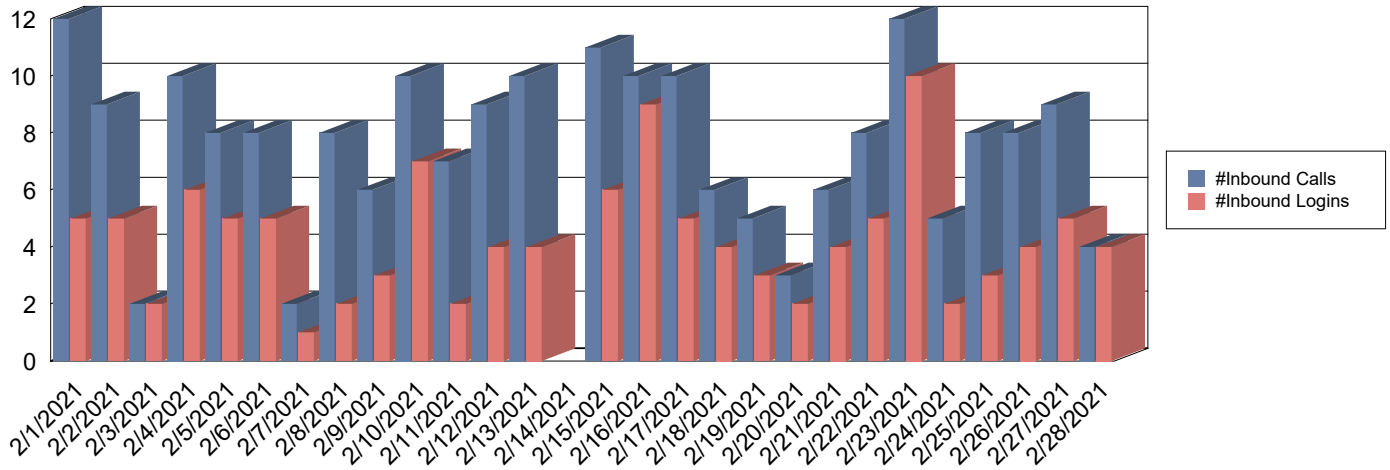

# Month To Date CONNECT Report

Generated on: 3/1/2021

Date range: 2/1/2021 - 2/28/2021

## CONNECT calls and logins over the past month

Date	CONNECT Calls	Logins	List Loans	List Ready Reserves	List Unavailable Reserves	Renew Item Requests	Renew All Requests	Cancel Reserve Requests
2/1/2021	12	5	9			3	5	
2/2/2021	9	5	6	1		3	1	
2/3/2021	2	2	2				2	
2/4/2021	10	6	3				4	
2/5/2021	8	5	6			5	2	
2/6/2021	8	5	6	2	1	4	2	
2/7/2021	2	1						
2/8/2021	8	2	3				1	
2/9/2021	6	3	2			1		
2/10/2021	10	7	8	1		2	1	
2/11/2021	7	2	2					
2/12/2021	9	4	7			1	2	
2/13/2021	10	4	2	1			1	
2/14/2021								
2/15/2021	11	6	11			2	1	
2/16/2021	10	9	9			3	4	
2/17/2021	10	5	7			3	2	
2/18/2021	6	4	3	1		1		
2/19/2021	5	3	4			5		
2/20/2021	3	2		1				
2/21/2021	6	4	3				1	
2/22/2021	8	5	8			5	1	
2/23/2021	12	10	12	1		4	3	
2/24/2021	5	2	2			1	2	
2/25/2021	8	3	4	1		2	3	
2/26/2021	8	4	6			1	2	
2/27/2021	9	5	2	1		1	1	
2/28/2021	4	4	4				1	
<b>Grand Total:</b>	<b>206</b>	<b>117</b>	<b>131</b>	<b>10</b>	<b>1</b>	<b>47</b>	<b>42</b>	