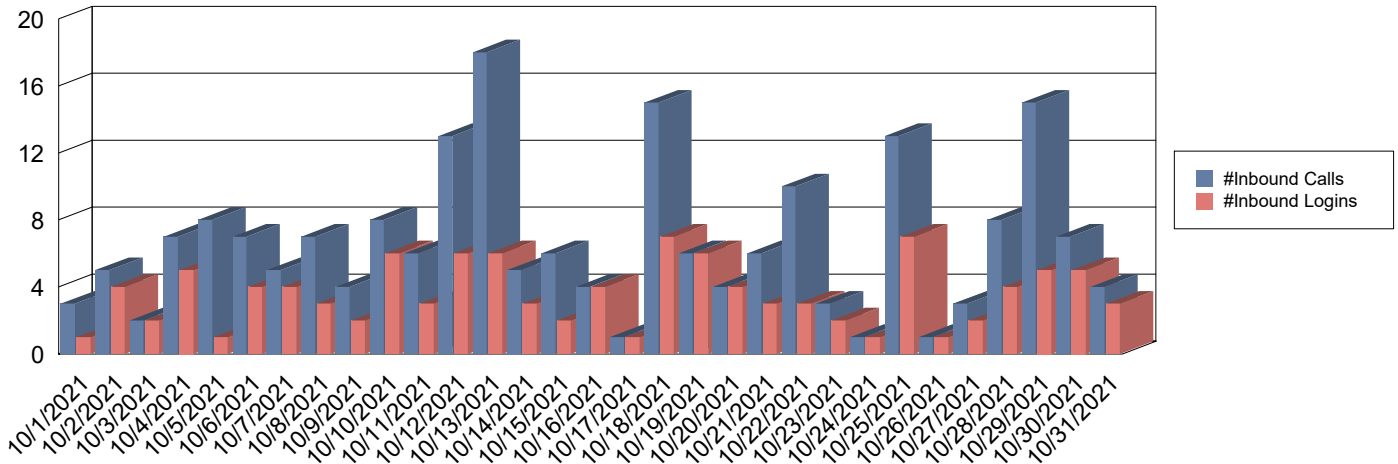

Month To Date CONNECT Report

Generated on: 11/2/2021

Date range: 10/1/2021 - 10/31/2021

CONNECT calls and logins over the past month

Date	CONNECT Calls	Logins	List Loans	List Ready Reserves	List Unavailable Reserves	Renew Item Requests	Renew All Requests	Cancel Reserve Requests
10/1/2021	3	1	2			1		
10/2/2021	5	4	7	1		3	1	
10/3/2021	2	2	2			1		
10/4/2021	7	5	5		1	5	1	
10/5/2021	8	1	2					
10/6/2021	7	4	4			1	1	
10/7/2021	5	4	3			3		
10/8/2021	7	3	2					
10/9/2021	4	2	2				2	
10/10/2021	8	6	4		1	1	1	
10/11/2021	6	3	6			1	2	
10/12/2021	13	6	3	1	1	2	1	
10/13/2021	18	6	6			3	1	
10/14/2021	5	3	4					
10/15/2021	6	2	3					
10/16/2021	4	4	5	2		1		
10/17/2021	1	1	2			2		
10/18/2021	15	7	7			4	1	
10/19/2021	6	6	8			2		
10/20/2021	4	4	4			1	3	
10/21/2021	6	3		1	1			
10/22/2021	10	3	2				3	
10/23/2021	3	2	1	1			1	
10/24/2021	1	1	2					
10/25/2021	13	7	13			1	2	
10/26/2021	1	1						
10/27/2021	3	2	3					
10/28/2021	8	4	4			4		
10/29/2021	15	5	6		1	1		
10/30/2021	7	5	5			1	2	
10/31/2021	4	3	3			1		

Date	CONNECT Calls	Logins	List Loans	List Ready Reserves	List Unavailable Reserves	Renew Item Requests	Renew All Requests	Cancel Reserve Requests
Grand Total:	205	110	120	6	5	39	22	