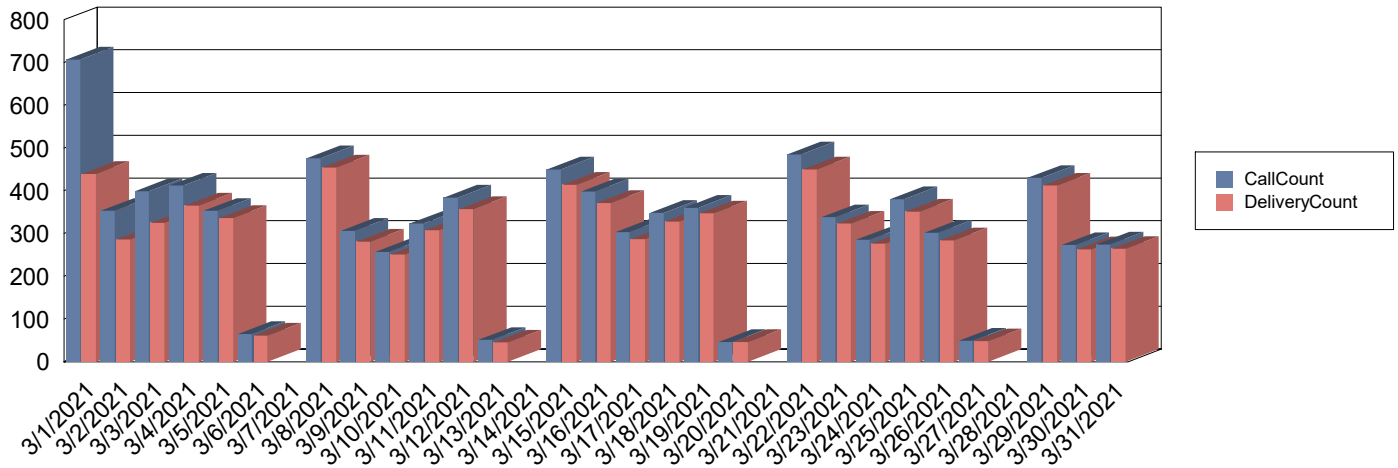

Month To Date MESSAGE Report

Generated on: 4/5/2021

Date range: 3/1/2021 - 3/31/2021

MESSAGE calls and deliveries over the past month

Date	Patrons	Rejected Records	Total Attempts	Total Deliveries	Patron Logins on MESSAGE call
3/1/2021	473		707	439	
3/2/2021	300		353	286	
3/3/2021	331		399	325	
3/4/2021	369		412	365	
3/5/2021	339		353	336	
3/6/2021	62		65	61	
3/7/2021					
3/8/2021	460		476	454	
3/9/2021	288		306	281	
3/10/2021	252		257	251	
3/11/2021	311		323	308	
3/12/2021	364		384	357	
3/13/2021	47		51	45	
3/14/2021					
3/15/2021	420		450	414	
3/16/2021	378	1	398	371	
3/17/2021	291		303	287	
3/18/2021	333		348	328	
3/19/2021	350		360	347	
3/20/2021	46		46	46	
3/21/2021					
3/22/2021	457		485	450	
3/23/2021	326		338	323	
3/24/2021	278		285	276	
3/25/2021	359		380	351	
3/26/2021	288		302	284	
3/27/2021	48		49	48	
3/28/2021					
3/29/2021	420		430	412	
3/30/2021	264		273	263	
3/31/2021	267		274	264	

Date	Patrons	Rejected Records	Total Attempts	Total Deliveries	Patron Logins on MESSAGE call
Grand Total:	8121	1	8807	7972	