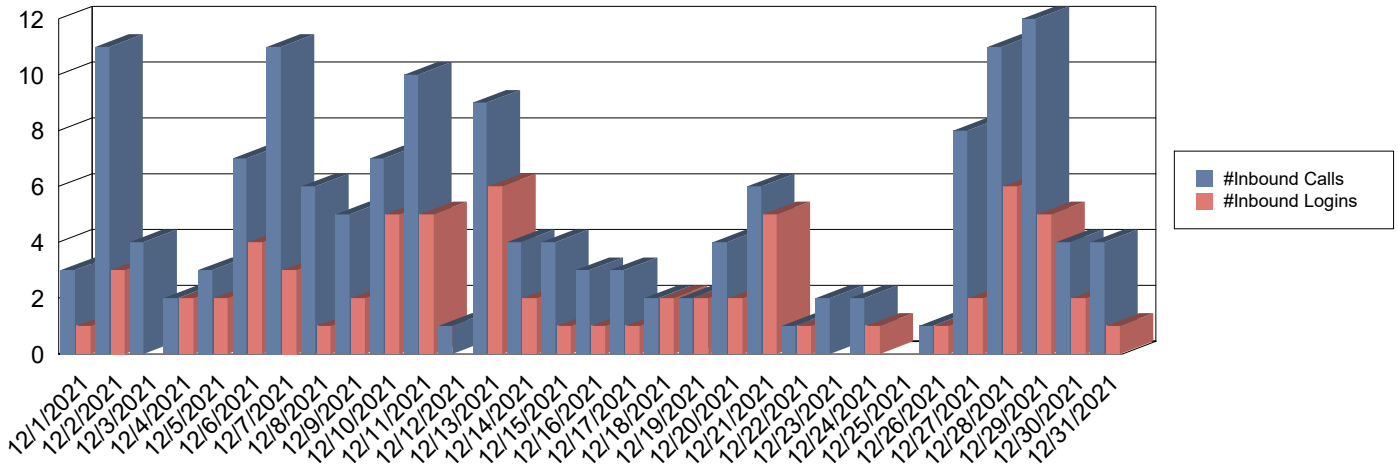

Month To Date CONNECT Report

Generated on: 1/4/2022

Date range: 12/1/2021 - 12/31/2021

CONNECT calls and logins over the past month

Date	CONNECT Calls	Logins	List Loans	List Ready Reserves	List Unavailable Reserves	Renew Item Requests	Renew All Requests	Cancel Reserve Requests
12/1/2021	3	1	1				1	
12/2/2021	11	3	5			3	1	
12/3/2021	4							
12/4/2021	2	2	2				2	
12/5/2021	3	2	2					
12/6/2021	7	4	6			3		
12/7/2021	11	3	6			2	1	
12/8/2021	6	1						
12/9/2021	5	2	3			2	2	
12/10/2021	7	5	6	1		2	1	
12/11/2021	10	5	6			3	1	
12/12/2021	1							
12/13/2021	9	6	6			1	3	
12/14/2021	4	2	3			1		
12/15/2021	4	1	1				2	
12/16/2021	3	1	1			1		
12/17/2021	3	1	2			1		
12/18/2021	2	2	2			2		
12/19/2021	2	2	2			2		
12/20/2021	4	2	3		1		3	
12/21/2021	6	5	7			2	4	
12/22/2021	1	1	2					
12/23/2021	2							
12/24/2021	2	1	1				1	
12/25/2021								
12/26/2021	1	1	1				1	
12/27/2021	8	2	1			3		
12/28/2021	11	6	8		1	1	2	
12/29/2021	12	5	6			3	1	
12/30/2021	4	2	2			1		
12/31/2021	4	1	1			1		

Date	CONNECT Calls	Logins	List Loans	List Ready Reserves	List Unavailable Reserves	Renew Item Requests	Renew All Requests	Cancel Reserve Requests
Grand Total:	152	69	86	1	2	34	26	