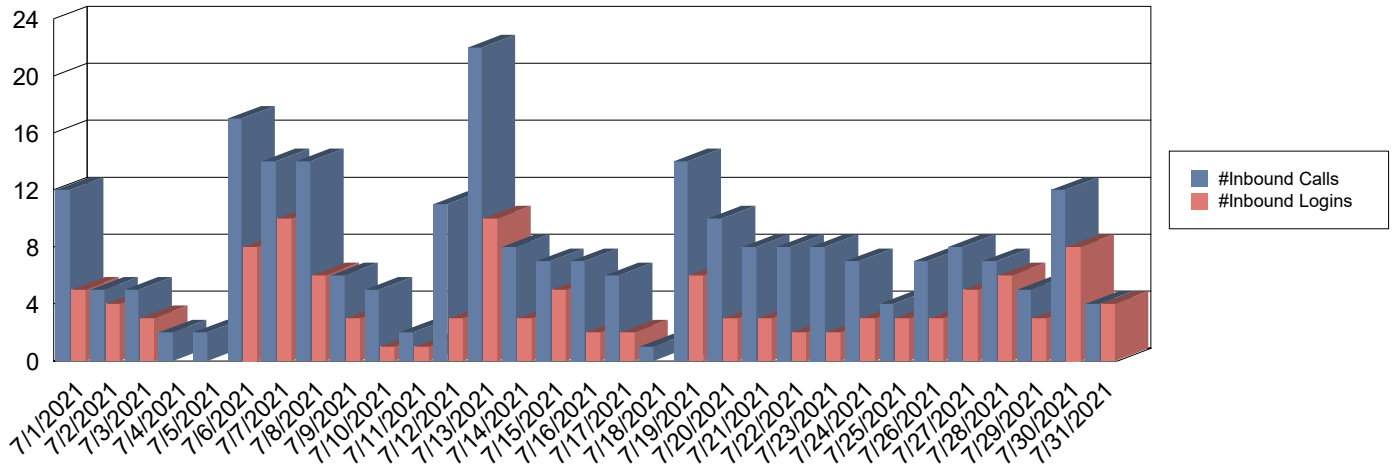

Month To Date CONNECT Report

Generated on: 8/4/2021

Date range: 7/1/2021 - 7/31/2021

CONNECT calls and logins over the past month

Date	CONNECT Calls	Logins	List Loans	List Ready Reserves	List Unavailable Reserves	Renew Item Requests	Renew All Requests	Cancel Reserve Requests
7/1/2021	12	5	3	2		2		
7/2/2021	5	4	3			1	2	
7/3/2021	5	3	4	1	1	1	2	
7/4/2021	2							
7/5/2021	2							
7/6/2021	17	8	10	1		5	6	
7/7/2021	14	10	14			3	7	
7/8/2021	14	6	5			1	1	
7/9/2021	6	3	3			1		
7/10/2021	5	1						
7/11/2021	2	1			1			
7/12/2021	11	3	2	2				
7/13/2021	22	10	8			8	3	
7/14/2021	8	3	3			4	2	
7/15/2021	7	5	7			1	1	
7/16/2021	7	2	2			1		
7/17/2021	6	2		1				
7/18/2021	1							
7/19/2021	14	6	5	1	1	2	3	
7/20/2021	10	3	1			1		
7/21/2021	8	3	2	1	1	2		
7/22/2021	8	2	2					
7/23/2021	8	2	2			1	2	
7/24/2021	7	3	3				1	
7/25/2021	4	3	2					
7/26/2021	7	3	4			1	1	
7/27/2021	8	5	3	2	1		1	
7/28/2021	7	6	4			1	3	
7/29/2021	5	3	3	1	1	1	1	
7/30/2021	12	8	11			3	3	
7/31/2021	4	4		1				

Date	CONNECT Calls	Logins	List Loans	List Ready Reserves	List Unavailable Reserves	Renew Item Requests	Renew All Requests	Cancel Reserve Requests
Grand Total:	248	117	106	13	6	40	39	