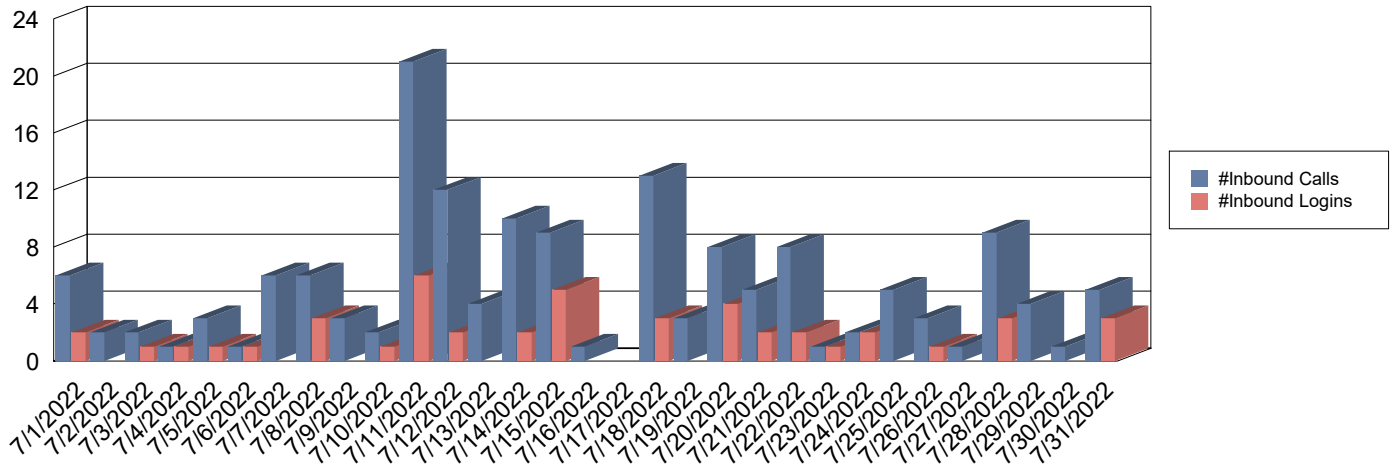

Month To Date CONNECT Report

Generated on: 8/3/2022

Date range: 7/1/2022 - 7/31/2022

CONNECT calls and logins over the past month

Date	CONNECT Calls	Logins	List Loans	List Ready Reserves	List Unavailable Reserves	Renew Item Requests	Renew All Requests	Cancel Reserve Requests
7/1/2022	6	2	2			2	1	
7/2/2022	2							
7/3/2022	2	1						
7/4/2022	1	1	2					
7/5/2022	3	1	1				1	
7/6/2022	1	1	2					
7/7/2022	6							
7/8/2022	6	3	4			1		
7/9/2022	3							
7/10/2022	2	1	2					
7/11/2022	21	6	7			5	1	
7/12/2022	12	2	1			1		
7/13/2022	4							
7/14/2022	10	2	4			4	2	
7/15/2022	9	5	7			1	3	
7/16/2022	1							
7/17/2022								
7/18/2022	13	3						
7/19/2022	3							
7/20/2022	8	4	3			1		
7/21/2022	5	2	2				2	
7/22/2022	8	2	2					
7/23/2022	1	1						
7/24/2022	2	2	4					
7/25/2022	5							
7/26/2022	3	1						
7/27/2022	1							
7/28/2022	9	3	1	1	1	1		
7/29/2022	4							
7/30/2022	1							
7/31/2022	5	3	5			1	1	

Date	CONNECT Calls	Logins	List Loans	List Ready Reserves	List Unavailable Reserves	Renew Item Requests	Renew All Requests	Cancel Reserve Requests
Grand Total:	157	46	49	1	1	17	11	