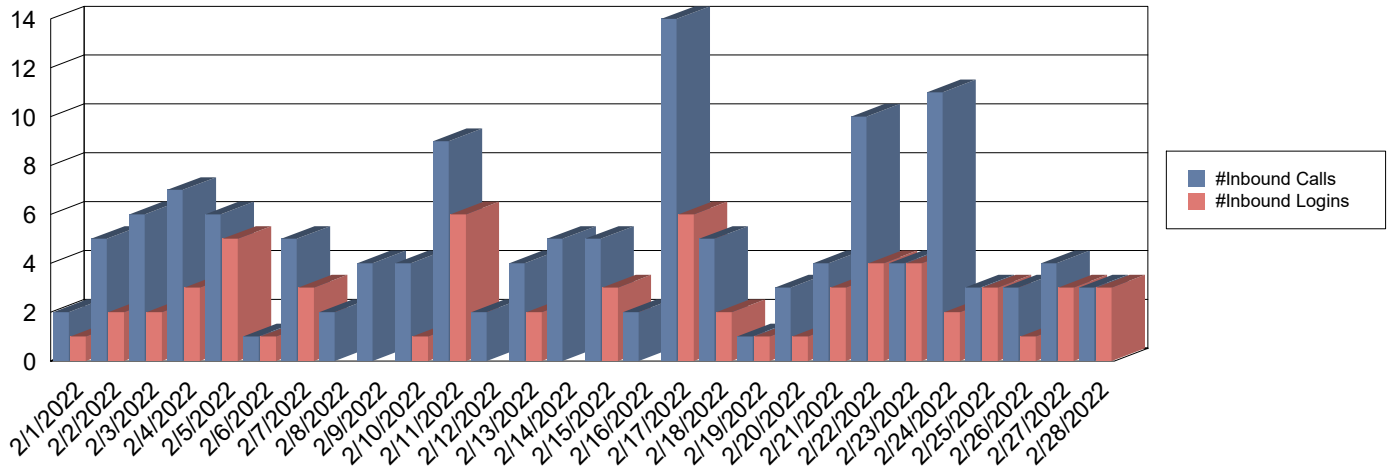

# Month To Date CONNECT Report

Generated on: 3/2/2022

Date range: 2/1/2022 - 2/28/2022

## CONNECT calls and logins over the past month

Date	CONNECT Calls	Logins	List Loans	List Ready Reserves	List Unavailable Reserves	Renew Item Requests	Renew All Requests	Cancel Reserve Requests
2/1/2022	2	1	1			1		
2/2/2022	5	2	2			2		
2/3/2022	6	2	4					
2/4/2022	7	3	5			2	1	
2/5/2022	6	5	3			1	1	
2/6/2022	1	1	4			1	1	
2/7/2022	5	3	3			1	1	
2/8/2022	2							
2/9/2022	4							
2/10/2022	4	1	2					
2/11/2022	9	6	7			2		
2/12/2022	2							
2/13/2022	4	2	3			1		
2/14/2022	5							
2/15/2022	5	3	2				1	
2/16/2022	2							
2/17/2022	14	6	8	1	1	3		
2/18/2022	5	2	3			2		
2/19/2022	1	1						
2/20/2022	3	1	2			2	1	
2/21/2022	4	3	5			3	1	
2/22/2022	10	4	7			2	1	
2/23/2022	4	4	4			2	1	
2/24/2022	11	2	2	1		2	1	
2/25/2022	3	3		1				
2/26/2022	3	1						
2/27/2022	4	3	2			2		
2/28/2022	3	3	2			1		
<b>Grand Total:</b>	<b>134</b>	<b>62</b>	<b>71</b>	<b>3</b>	<b>1</b>	<b>30</b>	<b>10</b>	